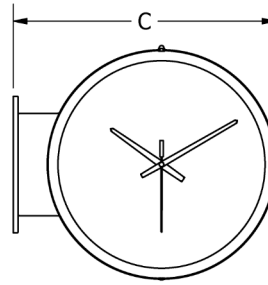

Plastic Case

Surface

Dial Size	A	B
12" Round Plastic - Surface	13.35"	2.28"

Plastic Clocks with Steel Double Face Bracket

Dial Size	A	B	C
12" Round Plastic - Double Face	13.50"	5.88"	16.00"

Steel Case

Low Profile