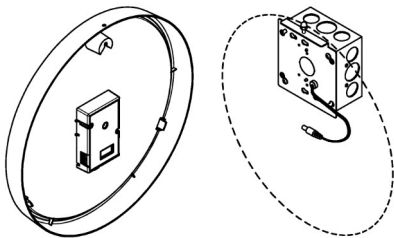

802.11b/g/n using WPA, WPA2, WEP, open,
EAP using 802.1x MSCHAPv2

Typical System Layouts

TimeCast Radio Frequency Clock System

TimeCast WiFi Clock System

Typical Installations

Battery Clocks with Standard Surface Bracket

Included with all *Surface* and *Low Profile Surface* clocks. Mounts to wall or Handy/Single Gang/Double Gang/4 Square electrical boxes.

24V Clocks with Standard Surface Bracket

A barrel connector and strain relief are included with 24V clocks. The Standard Surface Bracket mounts to Handy/Single Gang/Double Gang/4 Square electrical boxes. Make wiring connections in the electrical box and secure the barrel connector to the bracket with the strain relief.