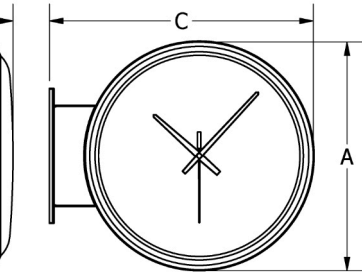

Plastic Case

Surface

Dial Size	A	B
12" Round Plastic - Surface	13.35"	2.28"

Plastic Clocks with Steel Double Face Bracket

Dial Size	A	B	C
12" Round Plastic - Double Face	13.50"	5.88"	16.00"

Steel Case

Low Profile

Dial Size	A	B
12" Round Steel - Low Profile	13.38"	2.22"
16" Round Steel - Low Profile	16.87"	2.50"

Steel Double Face

Dial Size	A	B	C
16" Round Steel - Double Face	17.00"	8.63"	19.00"

Indoor Use Only

Frequency: 2.4GHz ISM band; <1 Watt