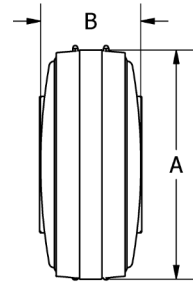

Plastic Case

Surface

Dial Size	A	B
12" Round Plastic - Surface	13.35"	2.28"

Plastic Clocks with Steel Double Face Bracket

Dial Size	A	B	C
12" Round Plastic - Double Face	13.50"	5.88"	16.00"

Steel Case

Low Profile

Dial Size	A	B
12" Round Steel - Low Profile	13.38"	2.22"
16" Round Steel - Low Profile	16.87"	2.50"

Steel Double Face

Dial Size	A	B	C
16" Round Steel - Double Face	17.00"	8.63"	19.00"

Indoor Use Only

Frequency: 2.4GHz ISM band; <1 Watt