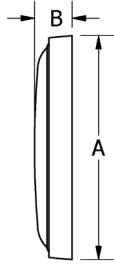

Plastic Case

Surface

Dial Size	A	B
12" Round Plastic - Surface	13.35"	2.28"

Plastic Clocks with Steel Double Face Bracket

Dial Size	A	B	C
12" Round Plastic - Double Face	13.50"	5.88"	16.00"

Steel Case

Low Profile

Dial Size	A	B
12" Round Steel - Low Profile	13.38"	2.22"
16" Round Steel - Low Profile	16.87"	2.50"

Steel Double Face

Dial Size	A	B	C
16" Round Steel - Double Face	17.00"	8.63"	19.00"

Indoor Use Only

Frequency: 2.4GHz ISM band; <1 Watt