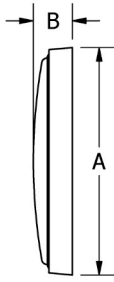

Plastic Case

Surface

Dial Size	A	B
12" Round Plastic - Surface	13.35"	2.28"

Plastic Clocks with Steel Double Face Bracket

Dial Size	A	B	C
12" Round Plastic - Double Face	13.50"	5.88"	16.00"

Steel Case

Low Profile

Dial Size	A	B
12" Round Steel - Low Profile	13.38"	2.22"
16" Round Steel - Low Profile	16.87"	2.50"

Steel Double Face

Dial Size	A	B	C
16" Round Steel - Double Face	17.00"	8.63"	19.00"

Indoor Use Only

Frequency: 2.4GHz ISM band; <1 Watt