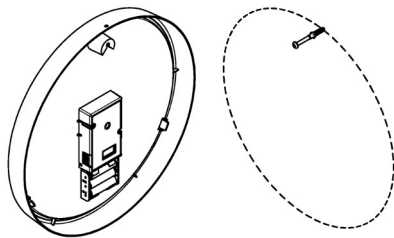

802.11b/g/n using WPA, WPA2, WEP, open,
EAP using 802.1x MSCHAPv2

Typical System Layouts

TimeCast Radio Frequency Clock System

TimeCast WiFi Clock System

Typical Installations

Battery Clocks with Standard Surface Bracket

Included with all *Surface* and *Low Profile Surface* clocks. Mounts to wall or Handy/Single Gang/Double Gang/4 Square electrical boxes.

24V Clocks with Standard Surface Bracket

A barrel connector and strain relief are included with 24V clocks. The Standard Surface Bracket mounts to Handy/Single Gang/Double Gang/4 Square electrical boxes. Make wiring connections in the electrical box and secure the barrel connector to the bracket with the strain relief.

120V Hard Wired Transformer

The transformer assembly comes mounted to the back of the Standard Surface Bracket. Connect the 120VAC wires to the transformer and mount the bracket to a Deep 4 Square box with the transformer inside the box.