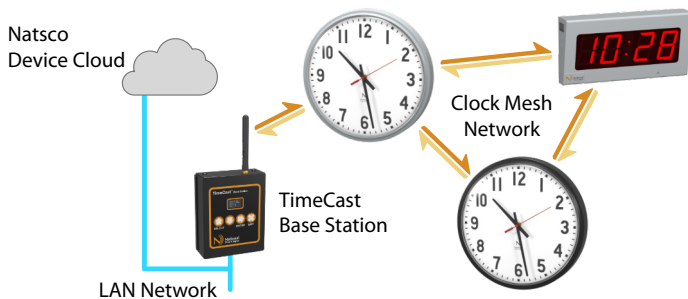

802.11b/g/n using WPA, WPA2, WEP, open,
EAP using 802.1x MSCHAPv2

Typical System Layouts

TimeCast Radio Frequency Clock System

TimeCast WiFi Clock System

Typical Installations

Battery Clocks with Standard Surface Bracket