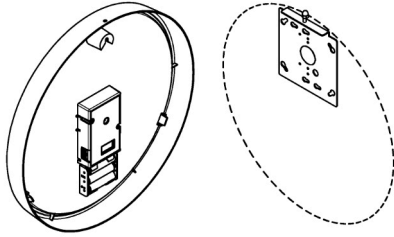

802.11b/g/n using WPA, WPA2, WEP, open,
EAP using 802.1x MSCHAPv2

Typical System Layouts

TimeCast Radio Frequency Clock System

TimeCast WiFi Clock System

Typical Installations

Battery Clocks with Standard Surface Bracket

Included with all *Surface* and *Low Profile Surface* clocks. Mounts to wall or Handy/Single Gang/Double Gang/4 Square electrical boxes.

24V Clocks with Standard Surface Bracket

A barrel connector and strain relief are included with 24V clocks. The Standard Surface Bracket mounts to Handy/Single Gang/Double Gang/4 Square electrical boxes. Make wiring connections in the electrical box and secure the barrel connector to the bracket with the strain relief.