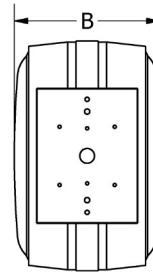

Plastic Case

Surface

Dial Size	A	B
12" Round Plastic - Surface	13.35"	2.28"

Plastic Clocks with Steel Double Face Bracket

Dial Size	A	B	C
12" Round Plastic - Double Face	13.50"	5.88"	16.00"

Steel Case

Low Profile

Dial Size	A	B
12" Round Steel - Low Profile	13.38"	2.22"
16" Round Steel - Low Profile	16.87"	2.50"

Steel Double Face

Dial Size	A	B	C
16" Round Steel - Double Face	17.00"	8.63"	19.00"

Indoor Use Only

Frequency: 2.4GHz ISM band; <1 Watt