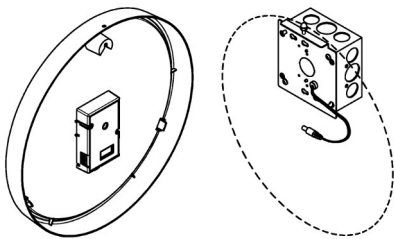

802.11b/g/n using WPA, WPA2, WEP, open,
EAP using 802.1x MSCHAPv2

Typical System Layouts

TimeCast Radio Frequency Clock System

TimeCast WiFi Clock System

Typical Installations

Battery Clocks with Standard Surface Bracket

Included with all *Surface* and *Low Profile Surface* clocks. Mounts to wall or Handy/Single Gang/Double Gang/4 Square electrical boxes.

24V Clocks with Standard Surface Bracket

A barrel connector and strain relief are included with 24V clocks. The Standard Surface Bracket mounts to Handy/Single Gang/Double Gang/4 Square electrical boxes. Make wiring connections in the electrical box and secure the barrel connector to the bracket with the strain relief.