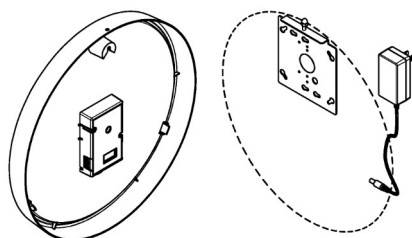

120V Wall Transformer

Includes a Standard Surface Bracket. The wall transformer with 6' cord plugs into a nearby outlet. Notch clock case for desired wire location.