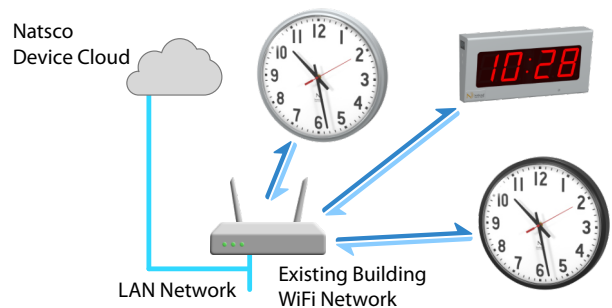

802.11b/g/n using WPA, WPA2, WEP, open,
EAP using 802.1x MSCHAPv2

Typical System Layouts

TimeCast Radio Frequency Clock System

TimeCast WiFi Clock System

Typical Installations

Battery Clocks with Standard Surface Bracket